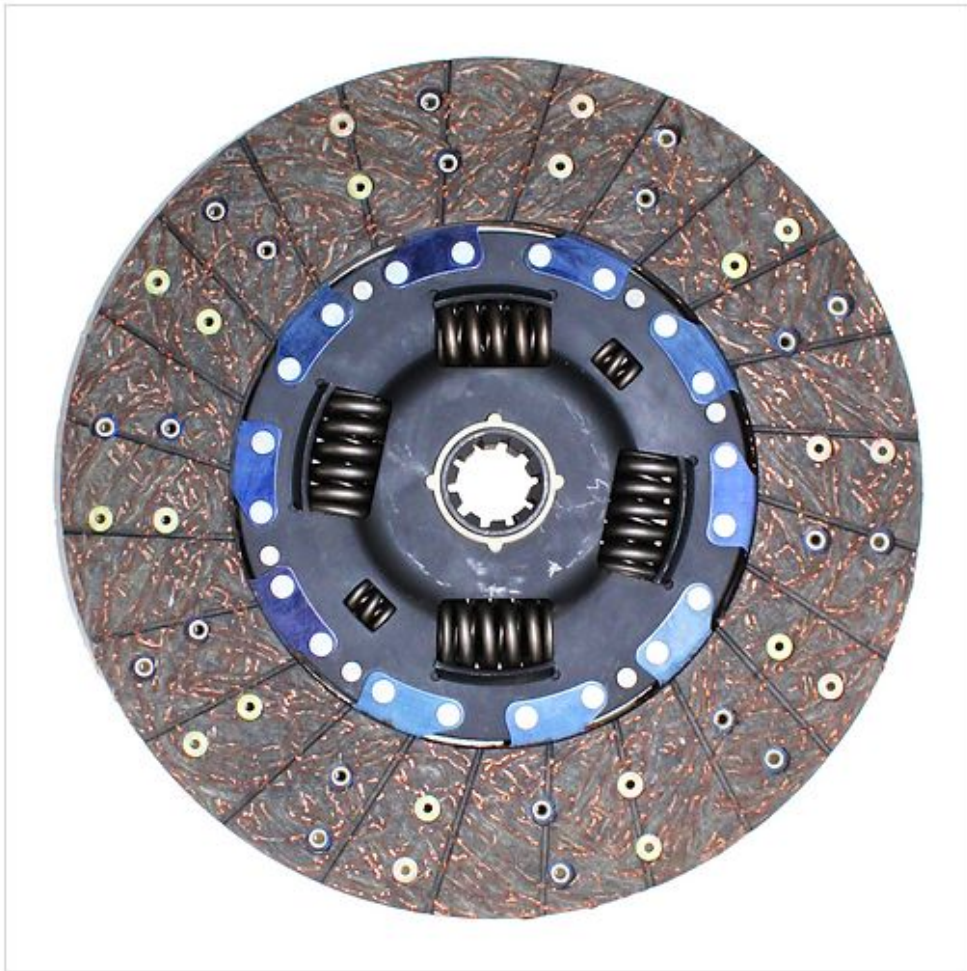

330 DIA. / 13" PRE DAMP

Category/Type

ORGANIC (VALEO)

Size & Specification

6 WINDOW / 10 SPRING