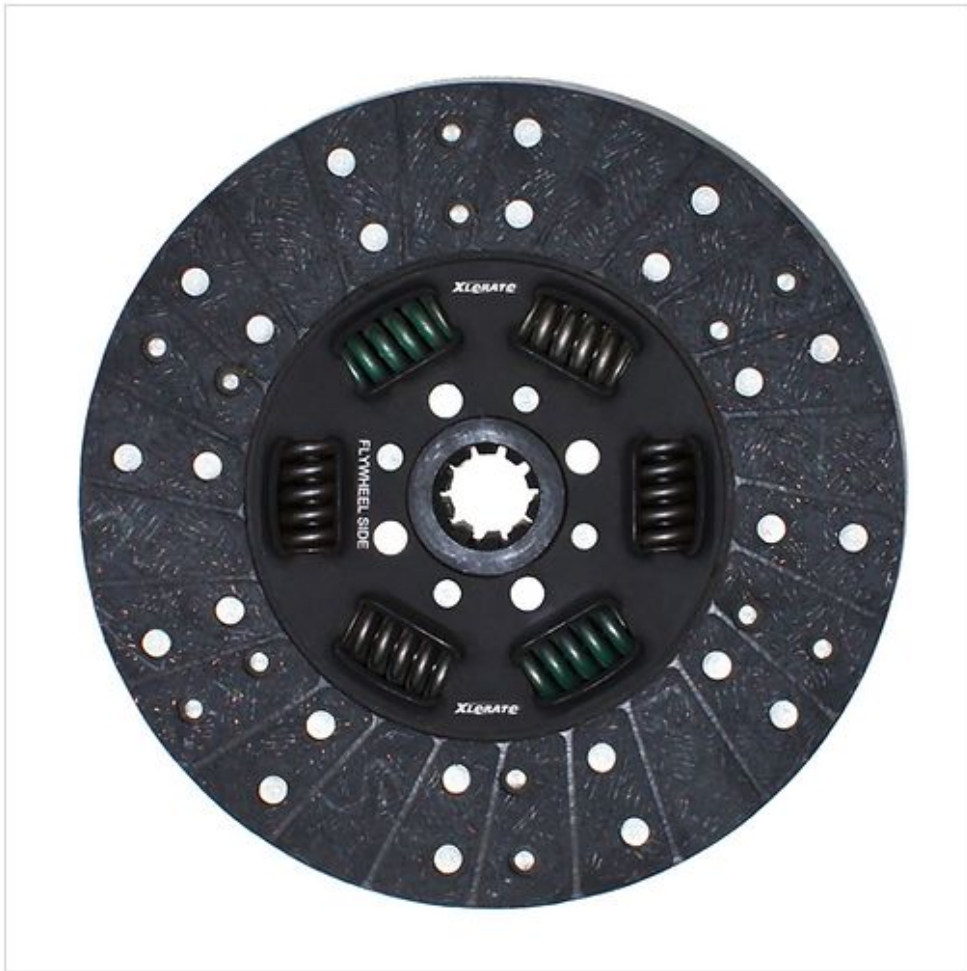

280 DIA

Category/Type

ORGANIC (KEMA)

Size & Specification

6 WINDOW / SPRING