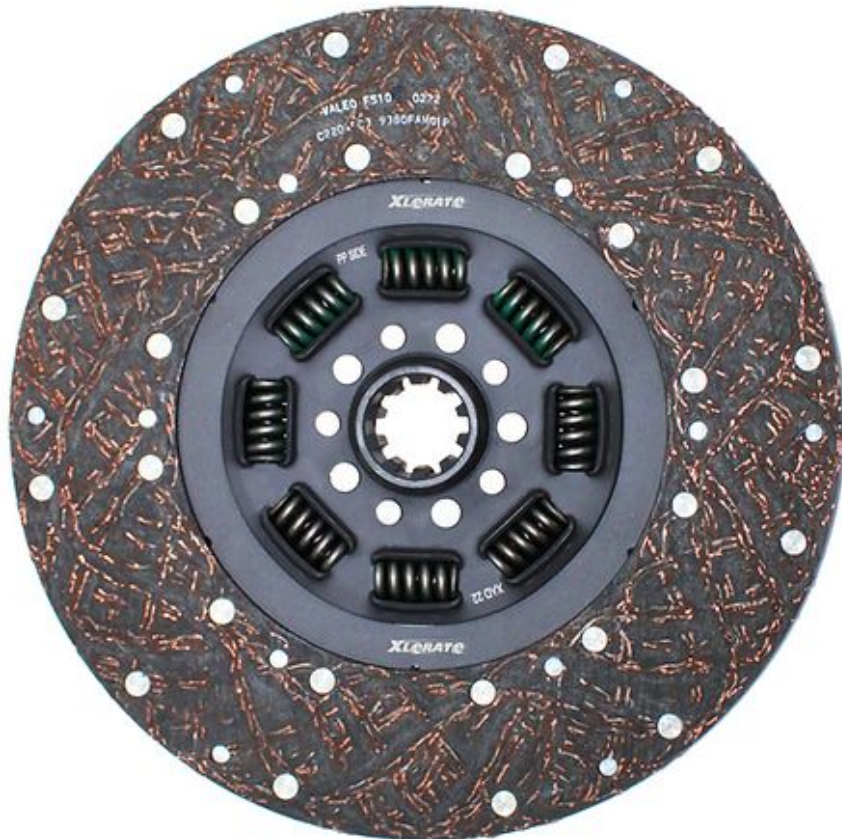

BHARAT BENZ

380 DIA / 15"

Category/Type

ORGANIC (VALEO)

Size & Specification

8 WINDOW / 16 SPRING (TATA)

15 16

380 DIA / 15"